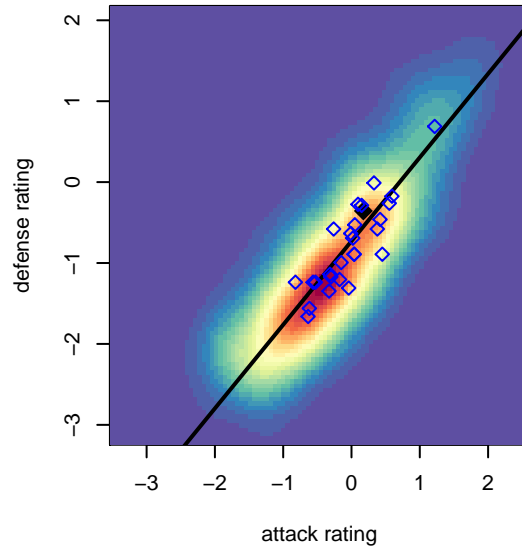

Southside SC Azul B05

Southside SC
 Tigard, OR
 B05 total strength=773
 attack=1.19 defense=0.7
 fall league = PTT B05 Div 1 Green
 spr league = Spr OYS B05 Div 1 Green

alt names used:
 Southside Soccer Club SSC U12 Azul
 SOUTHSIDE SSC U12 AZUL (OR)
 SOUTHSIDESSC U12 AZUL
 SSC 05B Azul
 SSC 05B Azul
 SSC 05B Azul
 SSC 05B Azul

**attack and defense variance (black dot)
relative to other teams
and top 10 in region**

**attack and defense rating
relative to others at age
and all opponents in last 13 months**

Performance relative to 13 month average