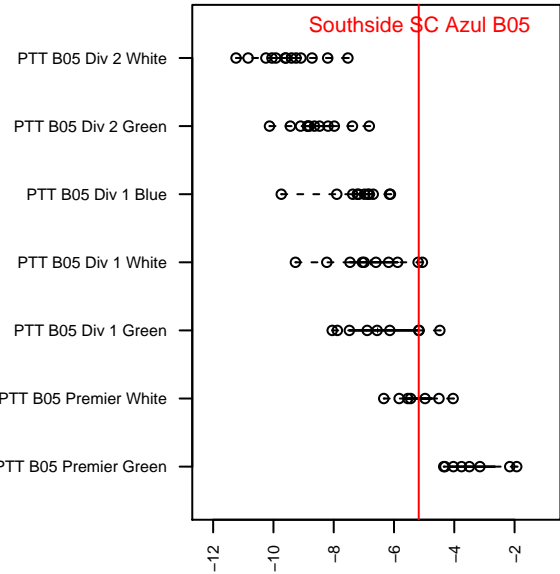

Southside SC Azul B05

Southside SC
 Tigard, OR
 B05 total strength=773
 attack=1.19 defense=0.7
 fall league = PTT B05 Div 1 Green
 spr league = Spr OYS B05 Div 1 Green

alt names used:
 Southside Soccer Club SSC U12 Azul
 SOUTHSIDE SSC U12 AZUL (OR)
 SOUTHSIDESSC U12 AZUL
 SSC 05B Azul
 SSC 05B Azul
 SSC 05B Azul
 SSC 05B Azul

**attack and defense variance (black dot)
relative to other teams
and top 10 in region**

**attack and defense rating
relative to others at age
and all opponents in last 13 months**

Performance relative to 13 month average