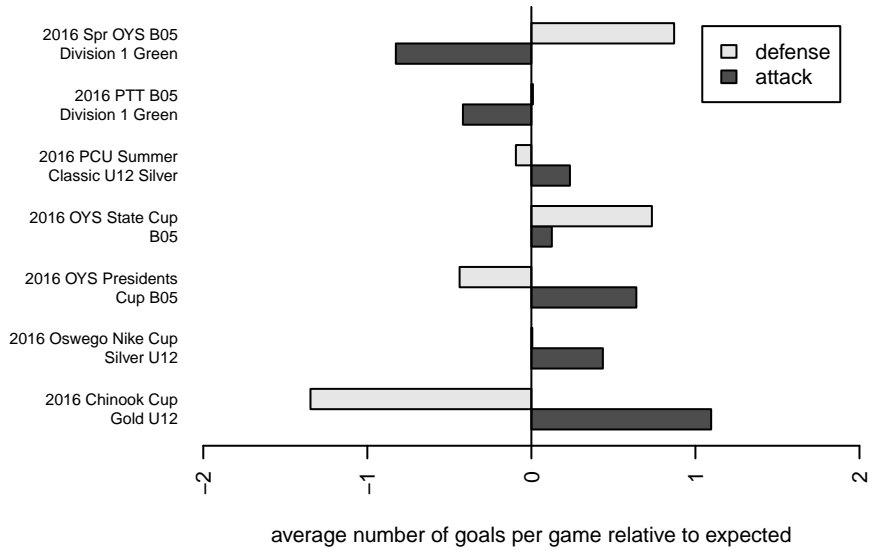

Venues played:
 2016 PCU Summer Classic U12 Silver
 2016 Oswego Nike Cup Silver U12
 2016 Chinook Cup Gold U12
 2016 PTT B05 Division 1 Green
 2016 OYS Presidents Cup B05
 2016 Spr OYS B05 Division 1 Green
 2016 OYS State Cup B05

**attack and defense variance (black dot)
relative to other teams
and top 10 in region**

**attack and defense rating
relative to others at age
and all opponents in last 13 months**

Performance relative to 13 month average