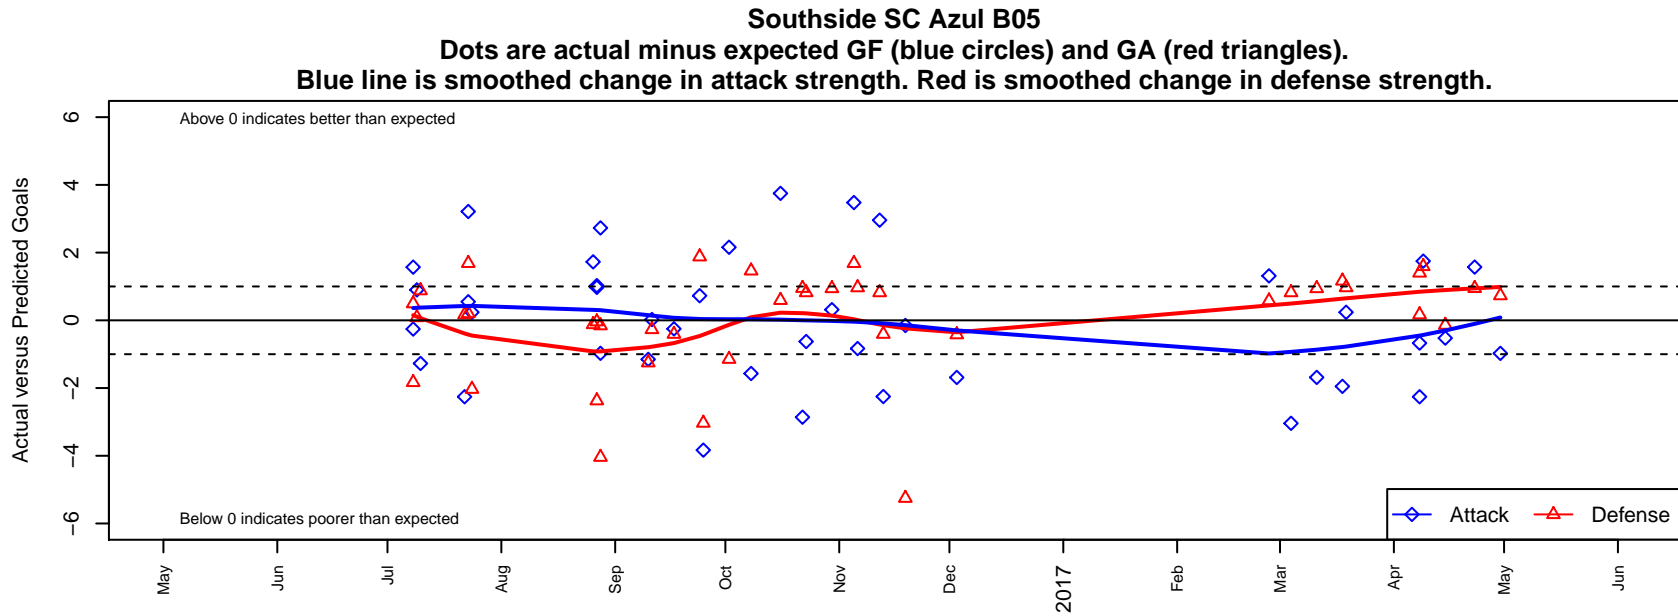

Southside SC Azul B05

Southside SC
 Tigard, OR
 B05 total strength=773
 attack=1.19 defense=0.7
 fall league = PTT B05 Div 1 Green
 spr league = Spr OYS B05 Div 1 Green

alt names used:
 Southside Soccer Club SSC U12 Azul
 SOUTHSIDE SSC U12 AZUL (OR)
 SOUTHSIDESSC U12 AZUL
 SSC 05B Azul
 SSC 05B Azul
 SSC 05B Azul
 SSC 05B Azul

**attack and defense variance (black dot)
relative to other teams
and top 10 in region**

**attack and defense rating
relative to others at age
and all opponents in last 13 months**

Performance relative to 13 month average